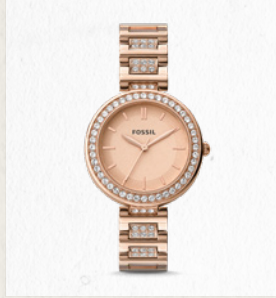

SPRING 2021 OUTLET

Fossil

NOW TRENDING:

ROSE GOLD *for her*

Introducing a radiant collection featuring rose gold and our timeless classics. The perfect combination to upgrade your everyday style.

THE ESSENTIALS *for him*

Discover our modern mechanicals. Sleek. Sophisticated. Timeless.
To complete the look, make sure to check out our top selling styles.

BLACK &

Silver

Shine bright with silver or go back to classic with our blackout styles. Be endlessly trendy!

NOW TRENDING:
ROSE GOLD FOR HER

FOSSIL
MODERN SOPHISTICATE
BQ1571

FOSSIL
KARLI
BQ3181

FOSSIL
KERRIGAN
BQ3206

FOSSIL
TILLIE
BQ3497

FOSSIL
MODERN COURIER
MIDSIZE
BQ3281

FOSSIL
REDDING
BQ3576

FOSSIL
CONVERTIBLE DOUBLE
HEART
JOF00465791